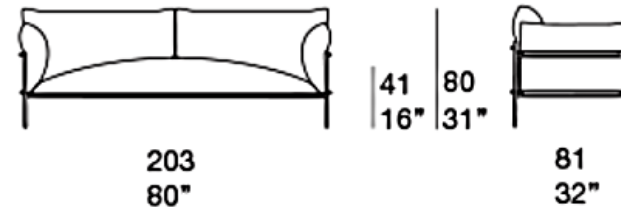

### **Kaba**

Two-seater sofa and sectional seating elements. The seat cushions, the backrests and the armrests are fixed to the steel structure with heartwood elements, which can be easily extracted to remove the covers. The series Kabà also includes an armchair and a pouf.

**Brand:** Paola Lenti, Made in Italy

**Item type:** Sofa

**Item Code:** B109BE/BT914854/ME02

**Designer:** E. Nedkov

**Upholstery:** BT914854 Muschio Verde

**Dimension:** 203 x 81 x 41/80 cm

Please click the link for more options and finishes: